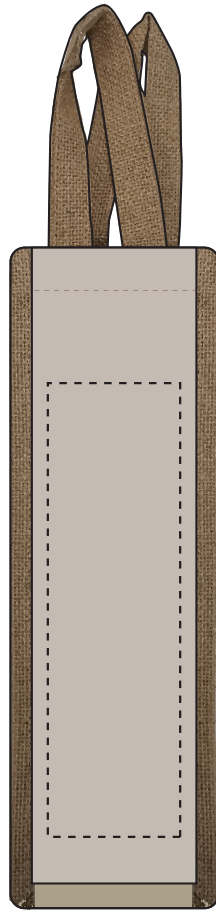

# JOB NO. XXXXXX

## RB308 - Jute Single Wine Bag

<b>Product Colour/s</b> (Please specify product colour/s here)	<b>Product Size</b> 110mm W x 350mm H x 110mm D	<b>Actual Print Size</b> (Please specify actual print size here)
<b>Print colour/s</b> (Please specify print colour/s here)	<b>Print Method</b> <input type="checkbox"/> Digital Transfer Print: 70mm W x 240mm H	

QTY:

**ARTWORK (25% approx.)**

**NEW/REPEAT ORDER/REDO/BACK ORDER**

**Additional Notes/Art Instructions:**

**Print options: On the bottom half of the product as there is a seam at the top**

\*Special art instructions that needs to be noted shall be placed here. If none, this note must be removed.

**Disclaimer:**

Colour proofs are to be used as a guide only.

Line drawing is for approximate print positional guide only.

Please familiarise yourself with the product prior to approving.

It is not intended to be an exact scale or detailed representation.